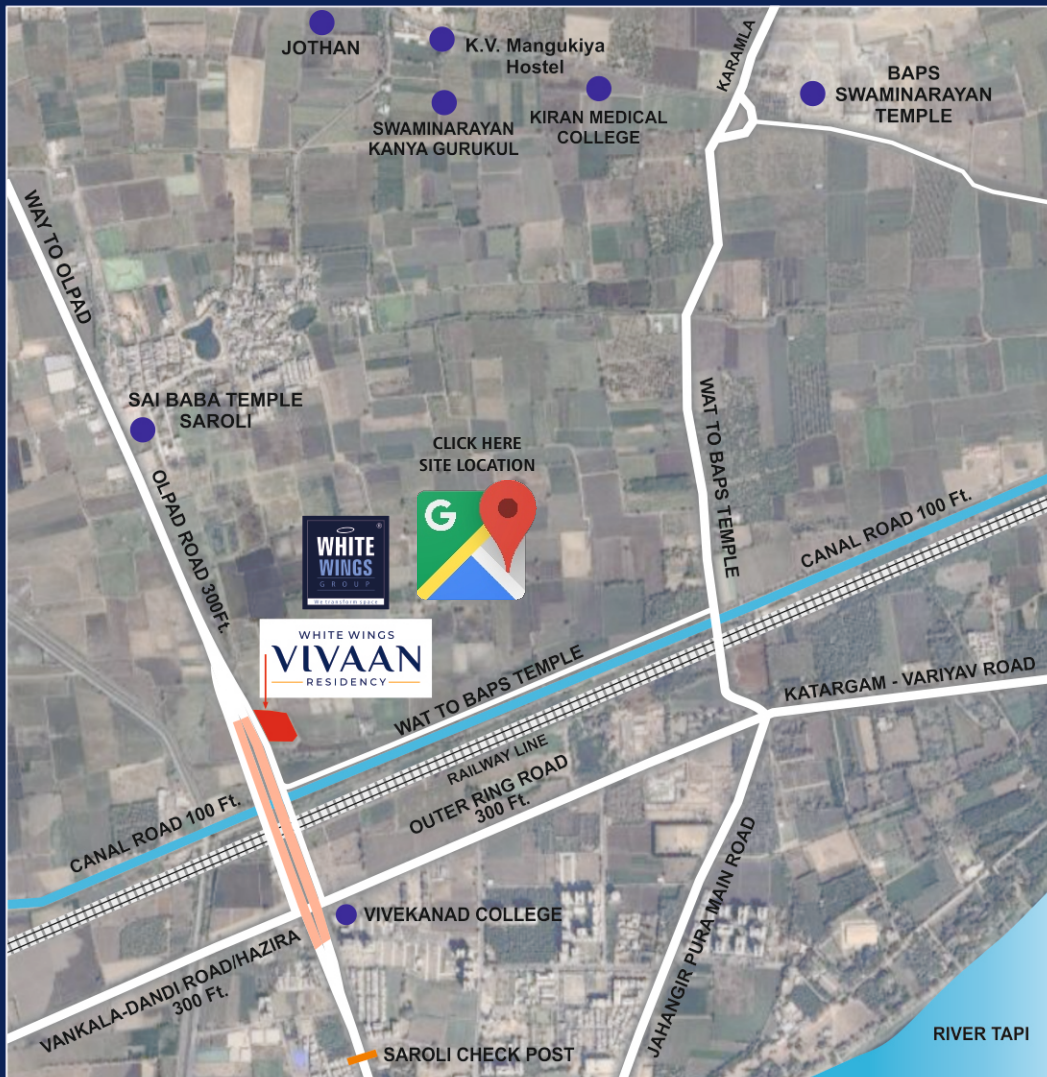

PROJECT BY

PRESENTS

ELEVATE
YOUR
LIVING
EXPERIENCE
TO
NEW HIGHTS

LIMITED LUXURY **VILLA PLOTS**

CLICK HERE
SITE LOCATION

NEAR VIVEKANAND COLLEGE, SAROLI - JHANGIRPURA, BESIDE SAROLI
JHANGIRPURA BRIDGE, SURAT - 394520, GUJARAT - Mo. 93161 99811, 98240 99444

SITE LOCATION

NEAR VIVEKANAND COLLEGE, SAROLI - JHANGIRPURA, BESIDE SAROLI
 JHANGIRPURA BRIDGE, SURAT - 394520, GUJARAT - Mo. 93161 99811, 98240 99444

Residential Projects

 G.D.Goenka Canal Road, Vesu, Surat	 Althan Bhimrad Canal Road, Surat	 Althan Bhimrad Canal Road, Surat	 Canal road, Bhimrad-Althan, Surat
---	---	---	--